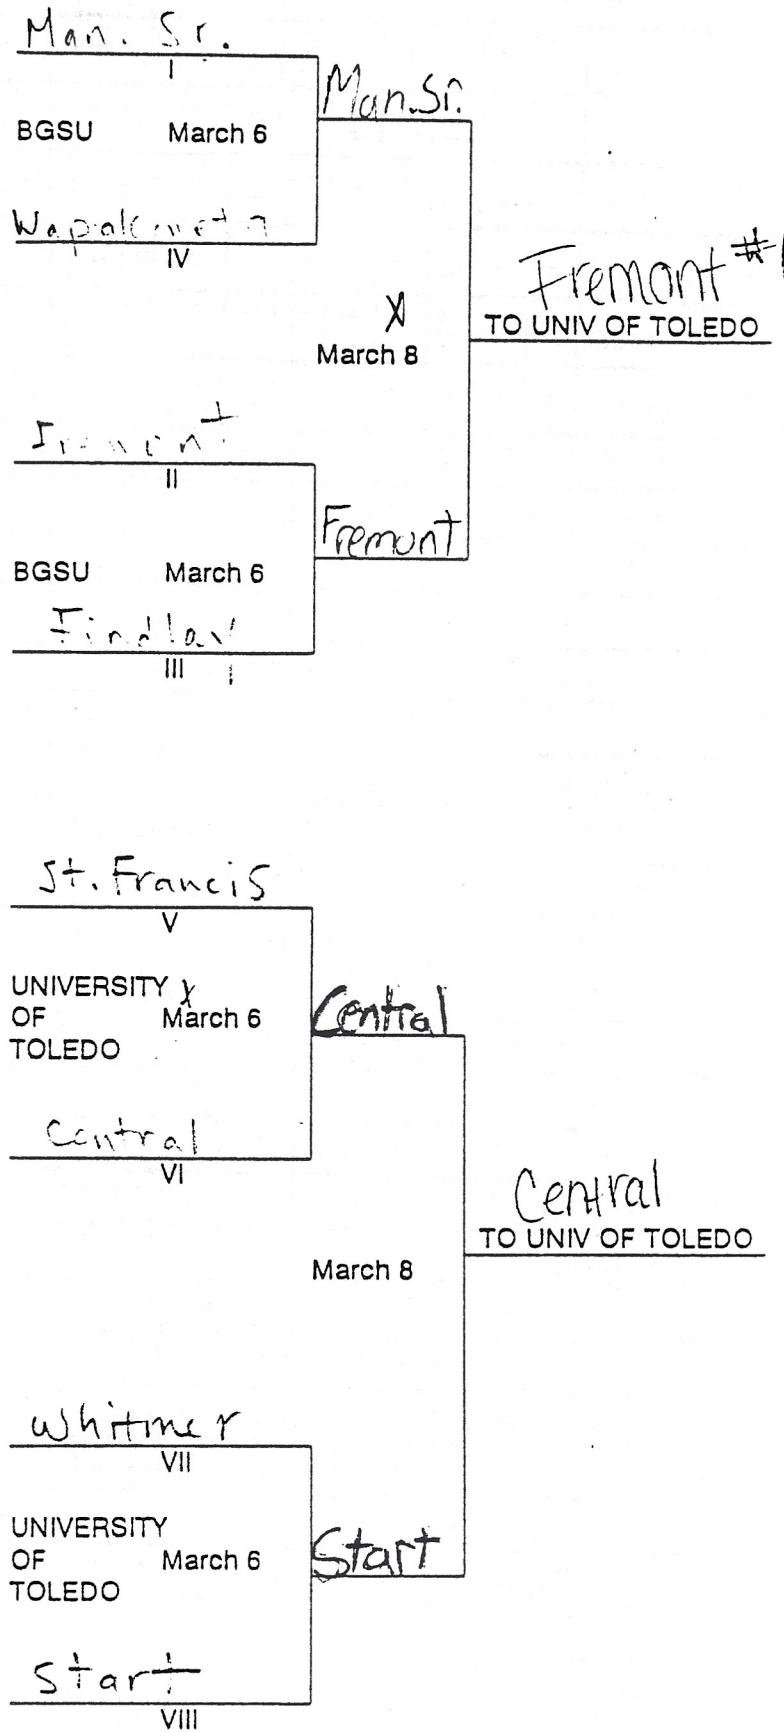

DIVISION I BOYS

Sectional District Feb 25 March 6 Feb 28 March 8

V I	Mans Senior (12-7)	Feb 25	Man. Sen
	Ashland (11-8)		
	Mansfield Madison (9-8)		Feb 28
	Sandusky (10-7)	Feb 25	Tiffin Col.
	Tiffin Columbian (8-9)		
II	Fremont Ross (10-6)		Feb 28
III	Bowling Green (5-12)	Feb 25	Celina
	Celina (6-11)		
	Findlay (7-9)		Feb 28
IV	Defiance (7-10)	Feb 25	Lima Sr.
	Lima Senior (3-14)		
	Wapakoneta (10-8)		Feb 28
V	St Francis (14-3)	Feb 25	St. Francis
	Scott (8-9)		
	Southview (7-10)	Feb 25	Rogers
	Rogers (6-7)		
VI	Northview (5-11)	Feb 26	St. John's
	St Johns (12-4)		
	Central (13-3)	Feb 26	Central
	Woodward (6-10)		
VII	Libbey (12-4)	Feb 25	Whitmer
	Whitmer (12-4)		
	Bowsher (5-11)	Feb 25	Bowsher
	Waite (5-12)		
VIII	Start (12-4)	Feb 26	Start
	Maumee (5-12)		
	Springfield (14-3)	Feb 26	Springfield
	Perrysburg (13-4)		

W
A
I
T
E

L
I
B
B
E
Y